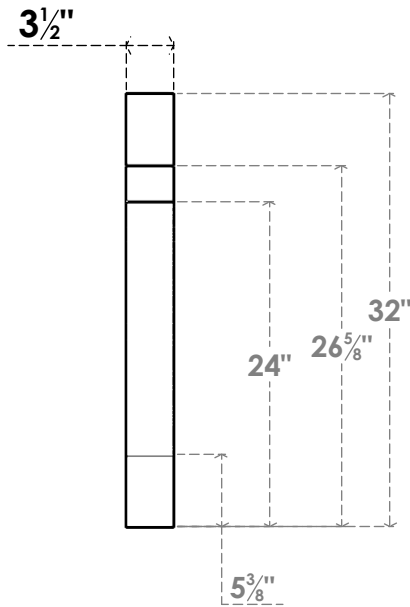

ITEM NUMBER: BRCPC035X28000X32000MRC

3 1/2"W X 28"D X 32"H MERCED ARCHITECTURAL GRADE PVC CLOSED KNEE BRACE

SIDE PROFILE

FRONT PROFILE

ISOMETRIC

EKENA MILLWORK
2300 WEST MAIN ST.
CLARKSVILLE, TX 75426
TOLL FREE: 866-607-0453
WWW.EKENAMILLWORK.COM