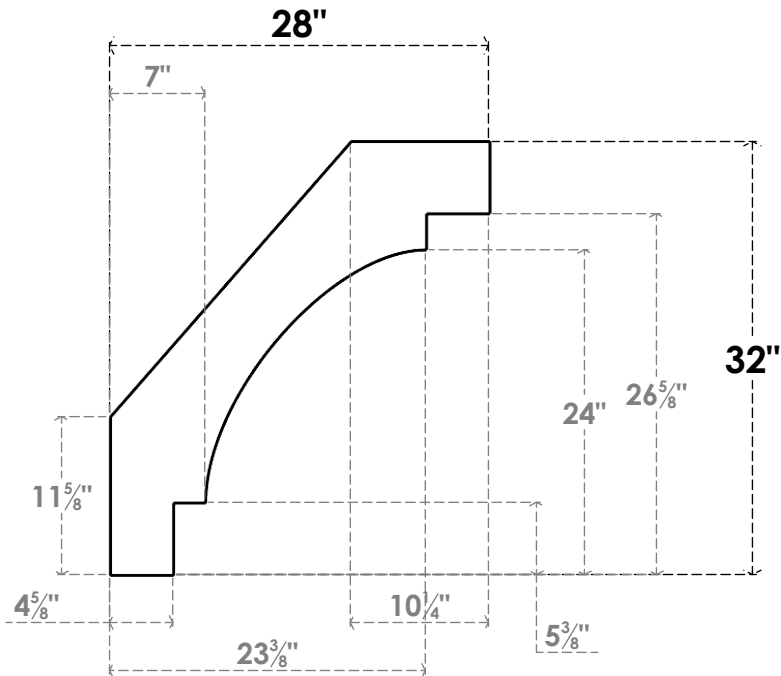

ITEM NUMBER: BRCPC035X28000X32000MRC

3 1/2"W X 28"D X 32"H MERCED ARCHITECTURAL GRADE PVC CLOSED KNEE BRACE

SIDE PROFILE

FRONT PROFILE

ISOMETRIC

EKENA MILLWORK
2300 WEST MAIN ST.
CLARKSVILLE, TX 75426
TOLL FREE: 866-607-0453
WWW.EKENAMILLWORK.COM